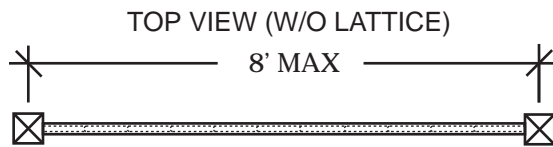

Grand PVC - Gardenway

TONGUE & GROOVE
FENCE BOARD DETAIL

SIDE VIEW

FRONT VIEW

©2007 Fence-All
All rights reserved.