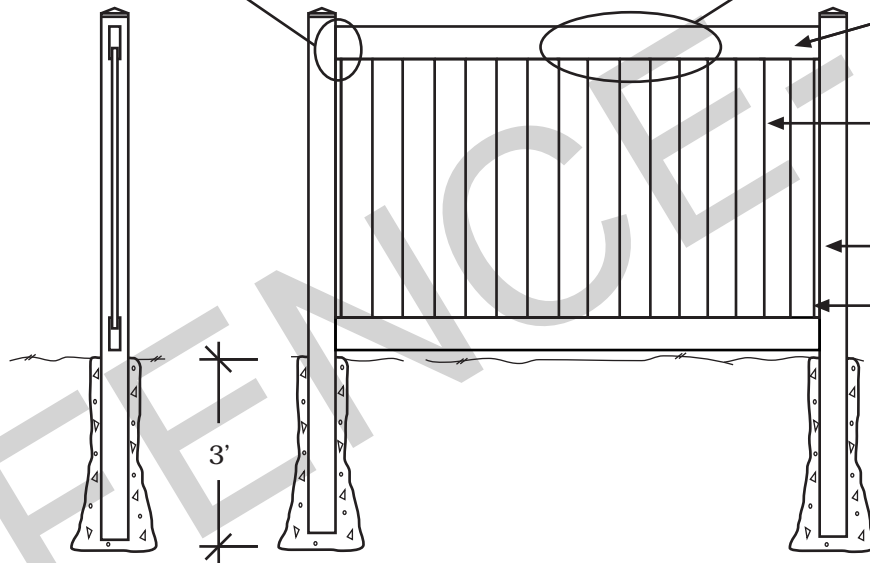

Grand PVC - Fallingbrook

TONGUE & GROOVE
FENCE BOARD DETAIL

2X6 PVC SLOTTED PVC RAIL

1X6 CEDAR TONGUE & GROOVE BOARDS (last one trimmed as necessary)

5X5 ROUTED PVC POST

DECORATIVE TRIM

SIDE VIEW

FRONT VIEW