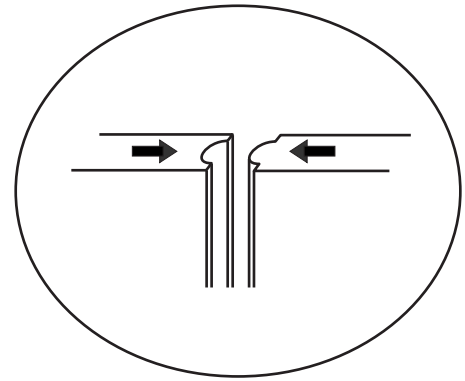

Grand PVC - Fallingbrook

TONGUE & GROOVE
FENCE BOARD DETAIL

2X6 PVC SLOTTED PVC RAIL

1X6 CEDAR TONGUE & GROOVE BOARDS (last one trimmed as necessary)

5X5 ROUTED PVC POST

DECORATIVE TRIM

SIDE VIEW

FRONT VIEW