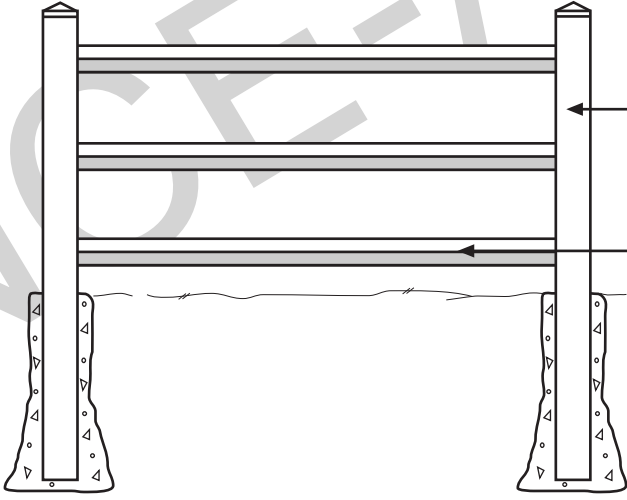

# Classic PVC - Dundas

SIDE VIEW

ROUTED POSTS

4X4 DIAMOND RAIL

FRONT VIEW