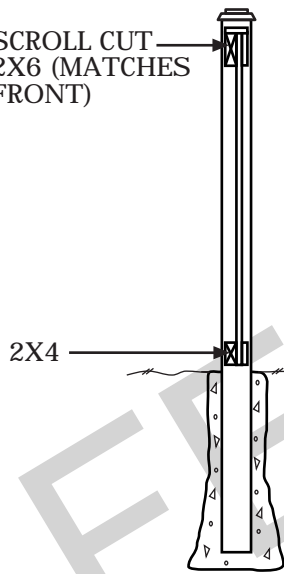

Privacy Wood - Normandy

TONGUE & GROOVE
FENCE BOARD DETAIL

TOP VIEW (W/O TOP CAP)

SCROLL CUT
2X6 (MATCHES
FRONT)

SIDE VIEW

FRONT VIEW

1X4 TOP CAP

SCROLL CUT 1X6

1X6 BOARDS TONGUE
& GROOVE BOARDS
(last one trimmed
as necessary)
FOUR NAILS PER
BOARD

BUILT UP POST

1x4

2X4

6"

3'

©2007 Fence-All
All rights reserved.

BUILT UP POST DETAIL