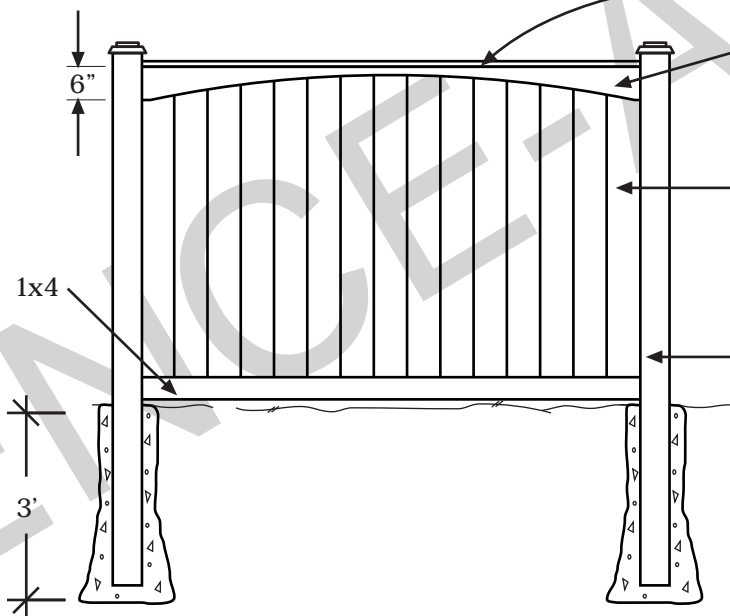

Privacy Wood - Normandy

TONGUE & GROOVE
FENCE BOARD DETAIL

TOP VIEW (W/O TOP CAP)

SCROLL CUT
2X6 (MATCHES
FRONT)

SIDE VIEW

FRONT VIEW

1X4 TOP CAP

SCROLL CUT 1X6

1X6 BOARDS TONGUE
& GROOVE BOARDS
(last one trimmed
as necessary)
FOUR NAILS PER
BOARD

BUILT UP POST

1x4

2X4

6"

3'

©2007 Fence-All
All rights reserved.

BUILT UP POST DETAIL