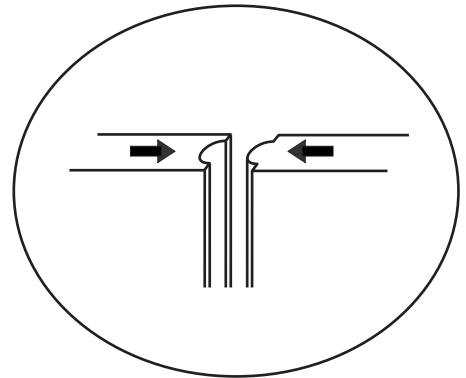

Privacy Wood - Normandy

TONGUE & GROOVE
FENCE BOARD DETAIL

TOP VIEW (W/O TOP CAP)

SCROLL CUT
2X6 (MATCHES
FRONT)

SIDE VIEW

FRONT VIEW

1X4 TOP CAP

SCROLL CUT 1X6

1X6 BOARDS TONGUE
& GROOVE BOARDS
(last one trimmed
as necessary)
FOUR NAILS PER
BOARD

BUILT UP POST

1x4

2X4

6"

3'

©2007 Fence-All
All rights reserved.

BUILT UP POST DETAIL