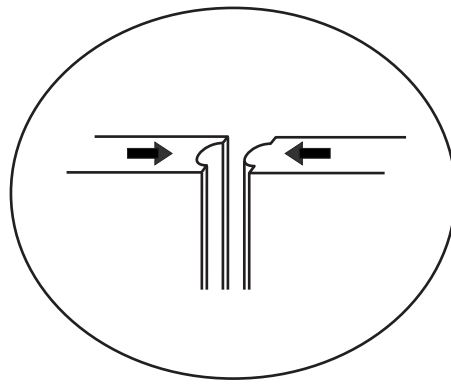

Privacy Wood - Lakeside

TONGUE & GROOVE
FENCE BOARD DETAIL

TOP VIEW

ROUTED 2X4

2X2 PICKETS

1X4

1X6 BOARDS TONGUE
& GROOVE BOARDS
(last one trimmed
as necessary)
FOUR NAILS PER
BOARD

BUILT UP FLUTED POST

SIDE VIEW

ROUTED
1x4

1X4

3'

FRONT VIEW

BUILT UP FLUTED
POST DETAIL

©2007 Fence-All
All rights reserved.