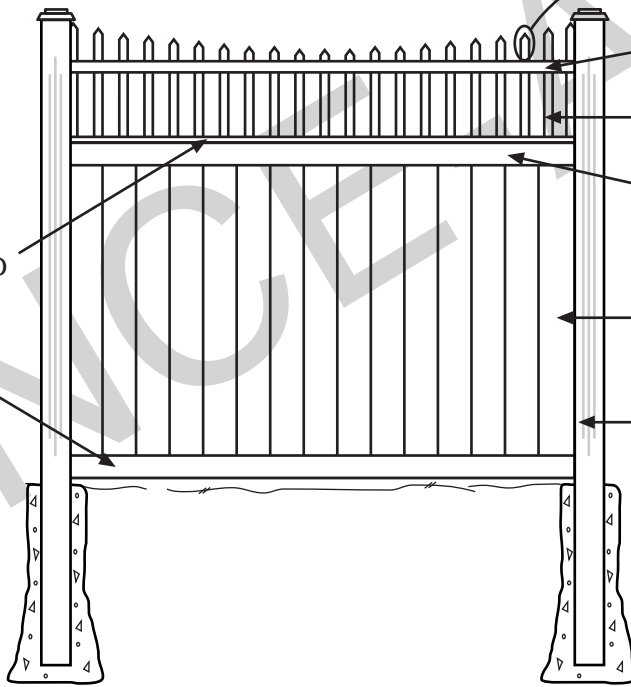

Privacy Wood - Lakeside

TONGUE & GROOVE
FENCE BOARD DETAIL

TOP VIEW

ROUTED 2X4

2X2 PICKETS

1X4

1X6 BOARDS TONGUE
& GROOVE BOARDS
(last one trimmed
as necessary)
FOUR NAILS PER
BOARD

BUILT UP FLUTED POST

SIDE VIEW

ROUTED
1x4

1X4

3'

FRONT VIEW

BUILT UP FLUTED
POST DETAIL

©2007 Fence-All
All rights reserved.