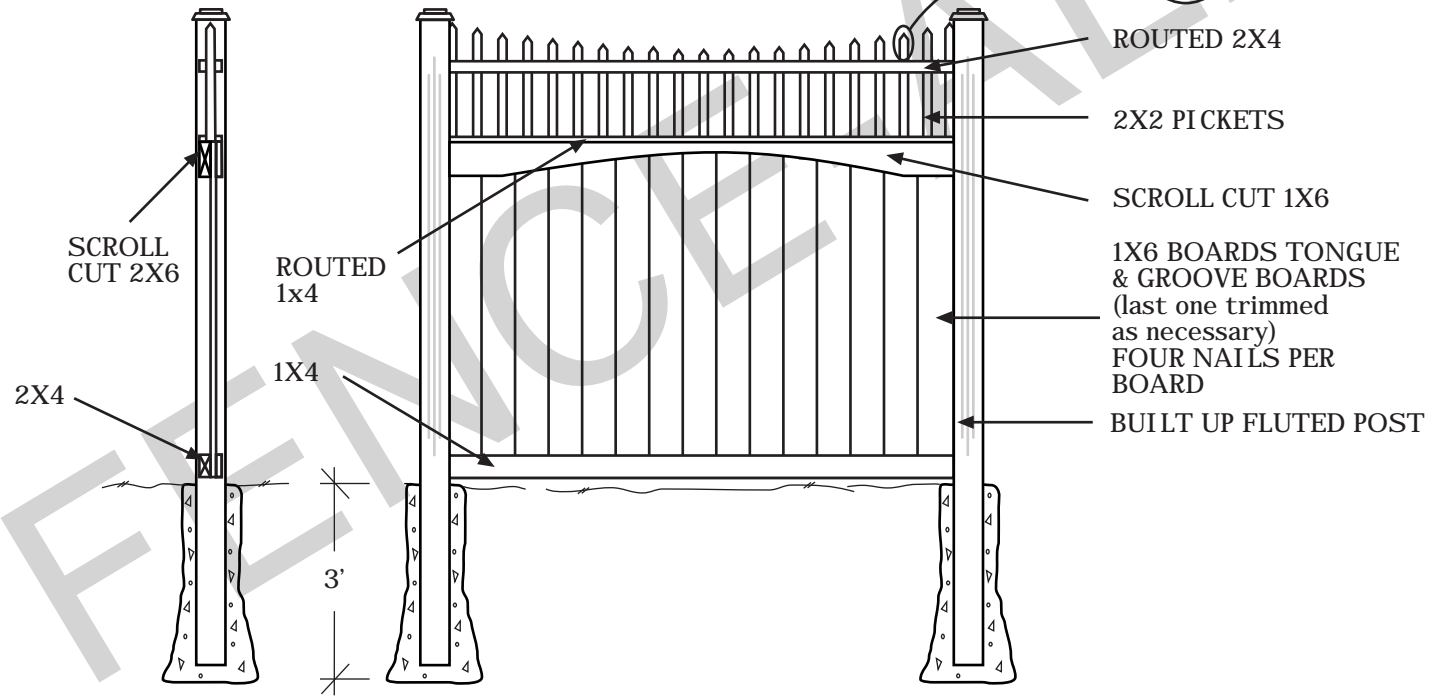

Privacy Wood - Island Park

TONGUE & GROOVE
FENCE BOARD DETAIL

TOP VIEW

ROUTED 2X4

SIDE VIEW

FRONT VIEW

©2007 Fence-All
All rights reserved.

BUILT UP FLUTED
POST DETAIL