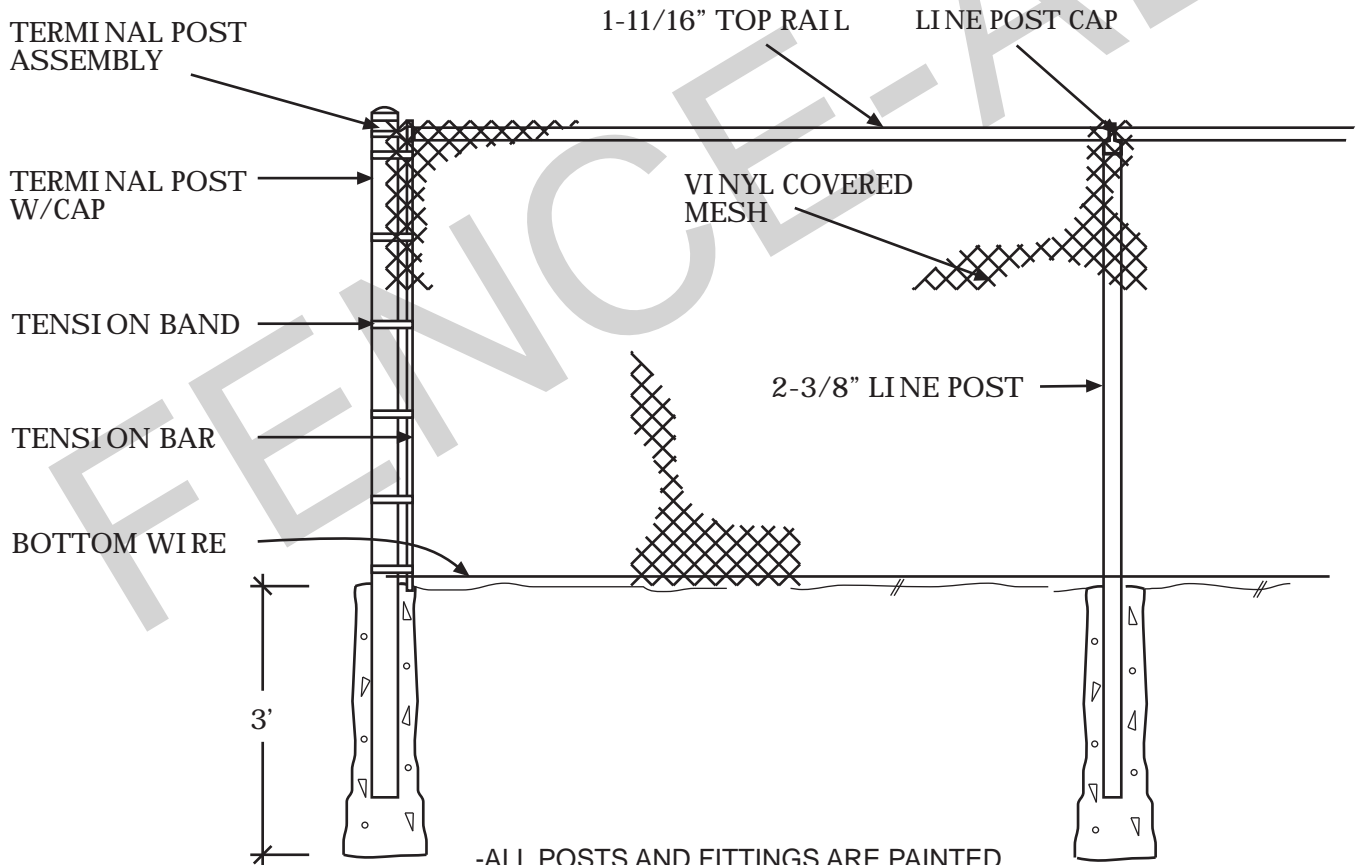

Full Colour Industrial Chainlink

-ALL POSTS AND FITTINGS ARE PAINTED
 -MESH IS COATED WITH VINYL
 -COLOURS: BLACK, BROWN, GREEN. OR WHITE