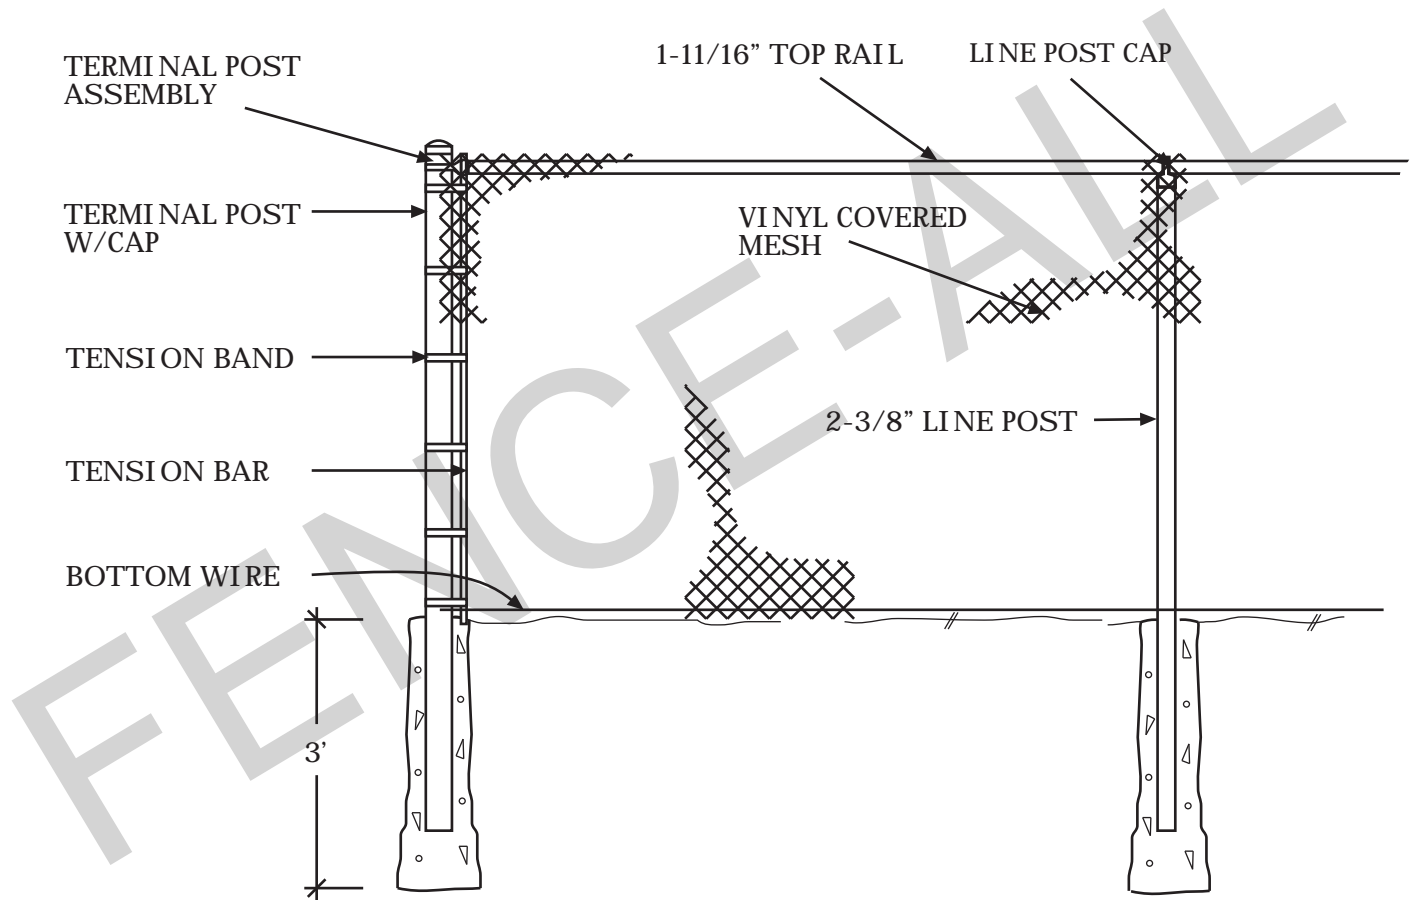

All Black Industrial Chainlink

-ALL POSTS AND FITTINGS ARE PAINTED BLACK
-MESH IS COATED WITH BLACK VINYL

©2007 Fence-All
All rights reserved.